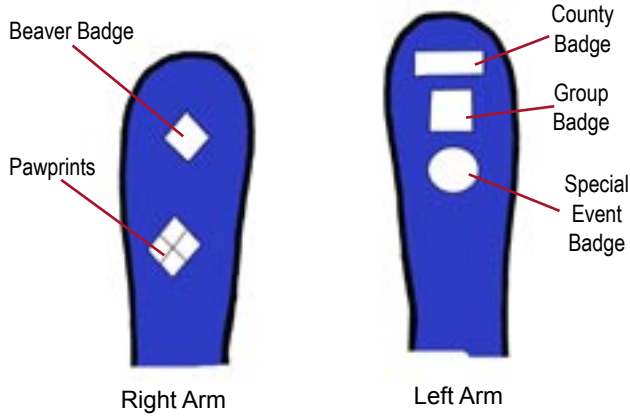

Uniform Badge Positions

Note:

- All badges should be worn above the elbow.
- Group or County Badges should not exceed 50X50mm or 56mm diameter
- Lanyard may be worn by Scouts, Venturers & Scouters
- Special event badges may be worn for 12 months after the event.
- Association emblem (when agreed) will be worn on the left chest pocket flap
- Scouters may wear the award ribbon above left chest pocket. Group, County and Ireland badges as for Scouts.

Beaver Scout Badges

Cub Scout/Macaoimh Badges

Scout/Venture Scout Uniform

Honour and Service Award pins are displayed on the Award Ribbon. The Award ribbon is presented with Award pin

Scouters Uniform