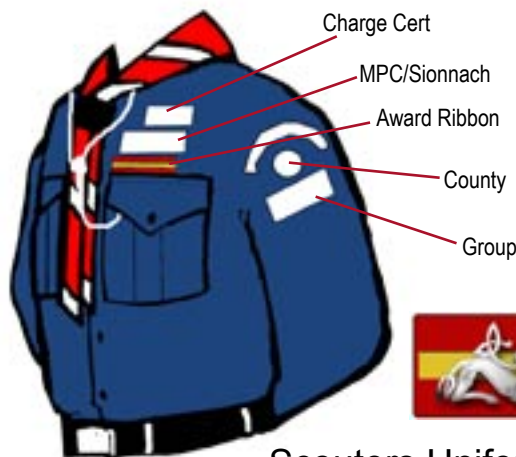

Uniform Badge Positions

Note:

- All badges should be worn above the elbow.
- Group or County Badges should not exceed 50X50mm or 56mm diameter
- Lanyard may be worn by Scouts, Venturers & Scouters
- Special event badges may be worn for 12 months after the event.
- Association emblem (when agreed) will be worn on the left chest pocket flap
- Scouters may wear the award ribbon above left chest pocket. Group, County and Ireland badges as for Scouts.

Beaver Scout Badges

Cub Scout/Macaoimh Badges

Scout/Venture Scout Uniform

Honour and Service Award pins are displayed on the Award Ribbon. The Award ribbon is presented with Award pin

Scouters Uniform