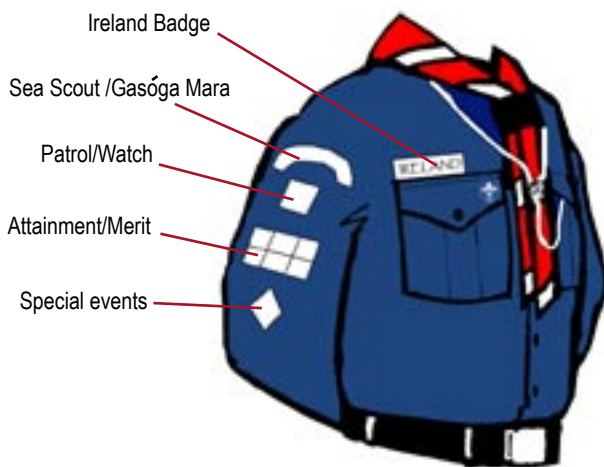

Uniform Badge Positions

Note:

- All badges should be worn above the elbow.
- Group or County Badges should not exceed 50X50mm or 56mm diameter
- Lanyard may be worn by Scouts, Venturers & Scouters
- Special event badges may be worn for 12 months after the event.
- Association emblem (when agreed) will be worn on the left chest pocket flap
- Scouters may wear the award ribbon above left chest pocket. Group, County and Ireland badges as for Scouts.

Beaver Scout Badges

Cub Scout/Macaoimh Badges

Scout/Venture Scout Uniform

Honour and Service Award pins are displayed on the Award Ribbon. The Award ribbon is presented with Award pin

Scouters Uniform