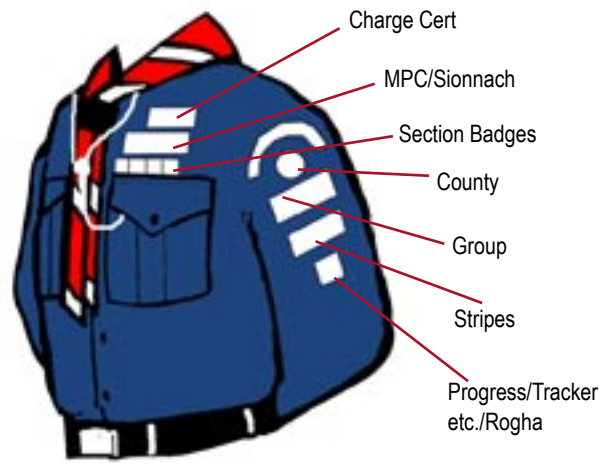

Uniform Badge Positions

Note:

- All badges should be worn above the elbow.
- Group or County Badges should not exceed 50X50mm or 56mm diameter
- Lanyard may be worn by Scouts, Venturers & Scouters
- Special event badges may be worn for 12 months after the event.
- Association emblem (when agreed) will be worn on the left chest pocket flap
- Scouters may wear the award ribbon above left chest pocket. Group, County and Ireland badges as for Scouts.

Beaver Scout Badges

Cub Scout/Macaoimh Badges

Scout/Venture Scout Uniform

Honour and Service Award pins are displayed on the Award Ribbon. The Award ribbon is presented with Award pin

Scouters Uniform