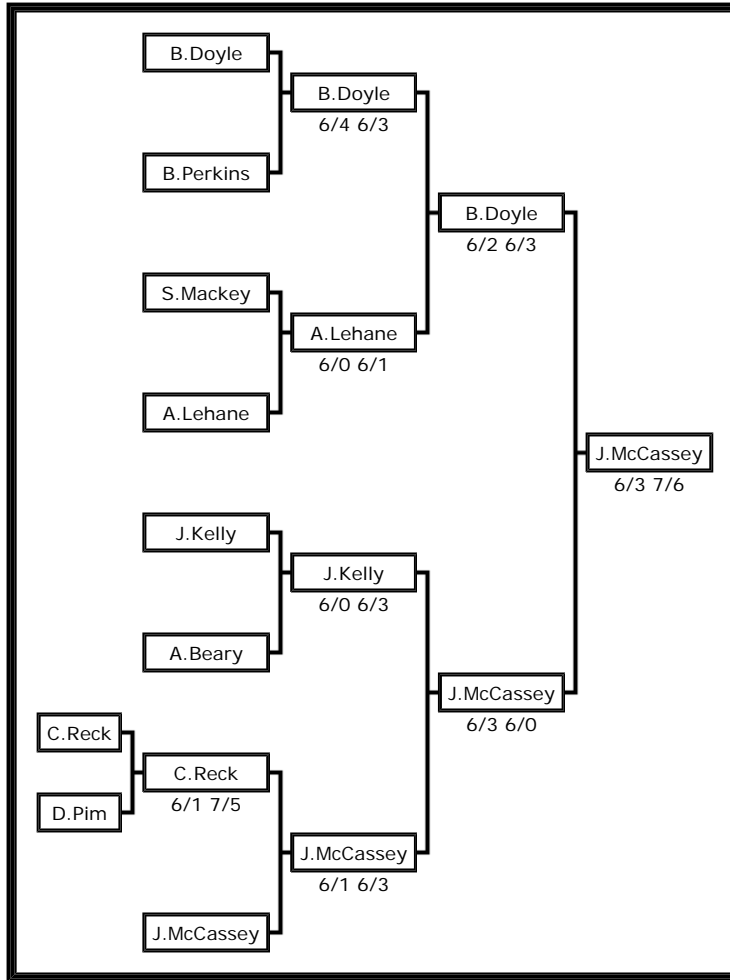

County Wexford Junior Open Championship

Event No.3 Boys U-16 Singles

Draw Selector:

Issued on Fri 27 Jul 2007 at 16:48

Automatically generated by
POP Tournament Software
VN: 1.3.8
SL: 2007

[Click here for other Draws](#)