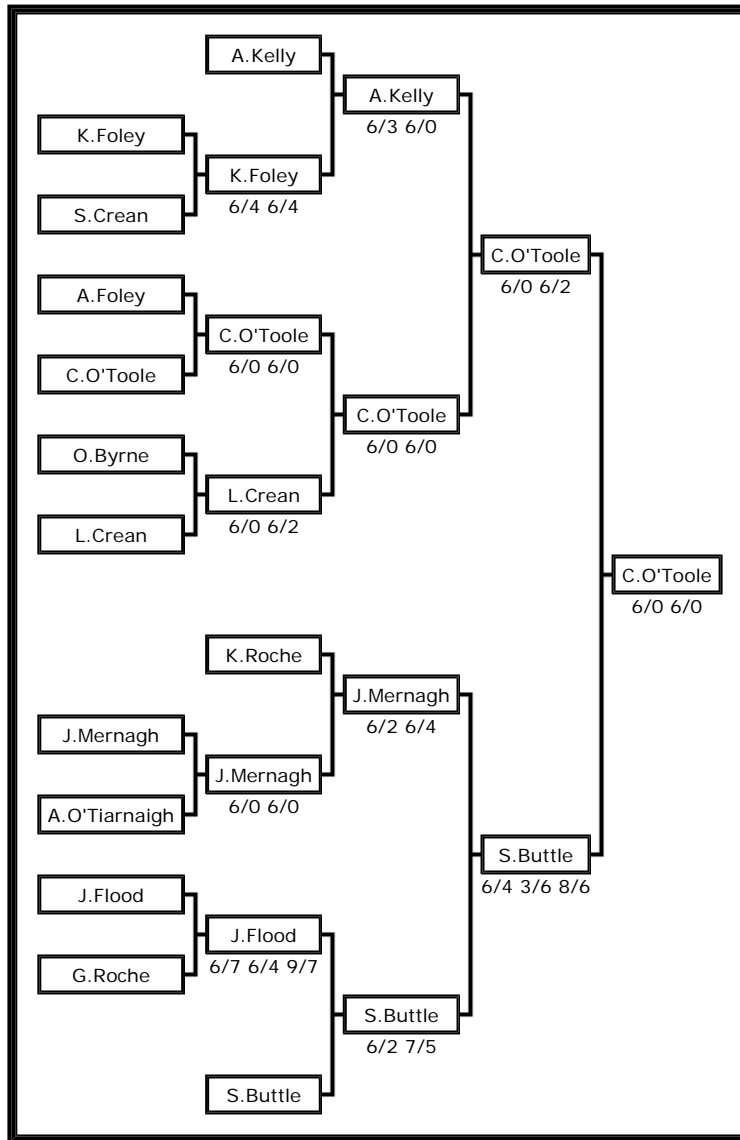

County Wexford Junior Open Championship

Event No.5 Girls U-12 Singles

Draw Selector:

Issued on Fri 27 Jul 2007 at 16:48

Automatically generated by
POP Tournament Software
VN: 1.3.8
SL: 2007

[Click here for other Draws](#)