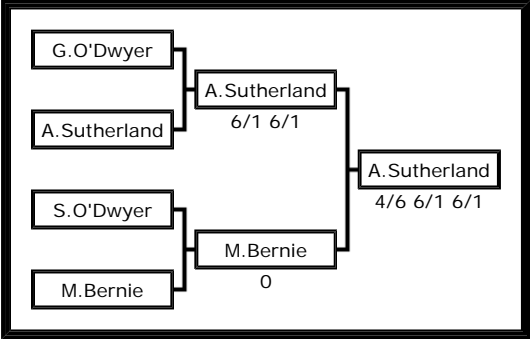

[Click here for other Draws](#)

County Wexford Junior Open Championship

Event No.4 Boys U-18 Singles

Draw Selector:

Issued on Fri 27 Jul 2007 at 16:48

Automatically generated by
POP Tournament Software
VN: 1.3.8
SL: 2007

[Click here for other Draws](#)

County Wexford Junior Open Championship

Event No.8 Girls U-18 Singles

Draw Selector:

Issued on Fri 27 Jul 2007 at 16:48

Automatically generated by
POP Tournament Software
VN: 1.3.8
SL: 2007