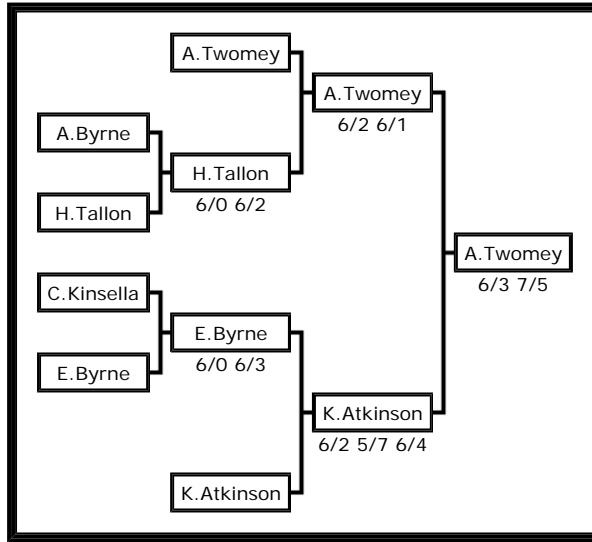

County Wexford Junior Open Championship

Event No.6 Girls U-14 Singles

Draw Selector:

Issued on Fri 27 Jul 2007 at 16:48

Automatically generated by
POP Tournament Software
VN: 1.3.8
SL: 2007

[Click here for other Draws](#)