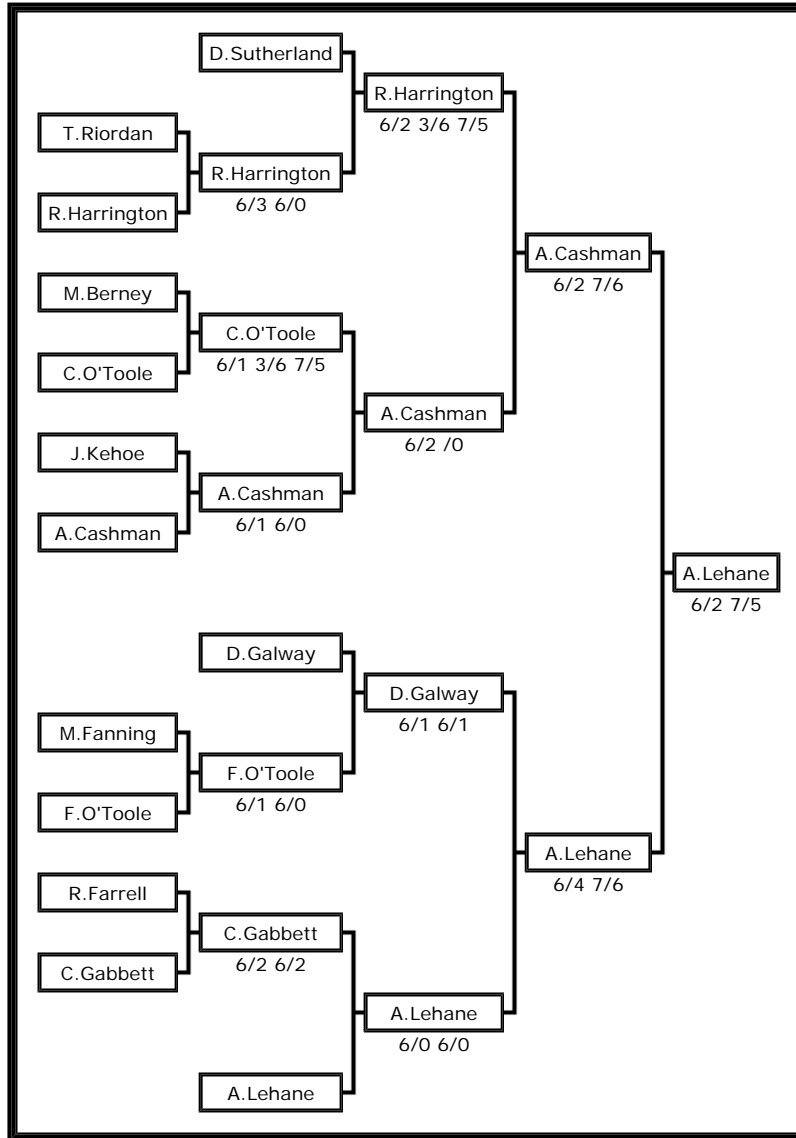

County Wexford Junior Open Championship

Event No.2 Boys U-14 Singles

Draw Selector: [Please select an event here!](#)

Issued on Fri 27 Jul 2007 at 16:48

Automatically generated by
POP Tournament Software
VN: 1.3.8
SL: 2007

[Click here for other Draws](#)