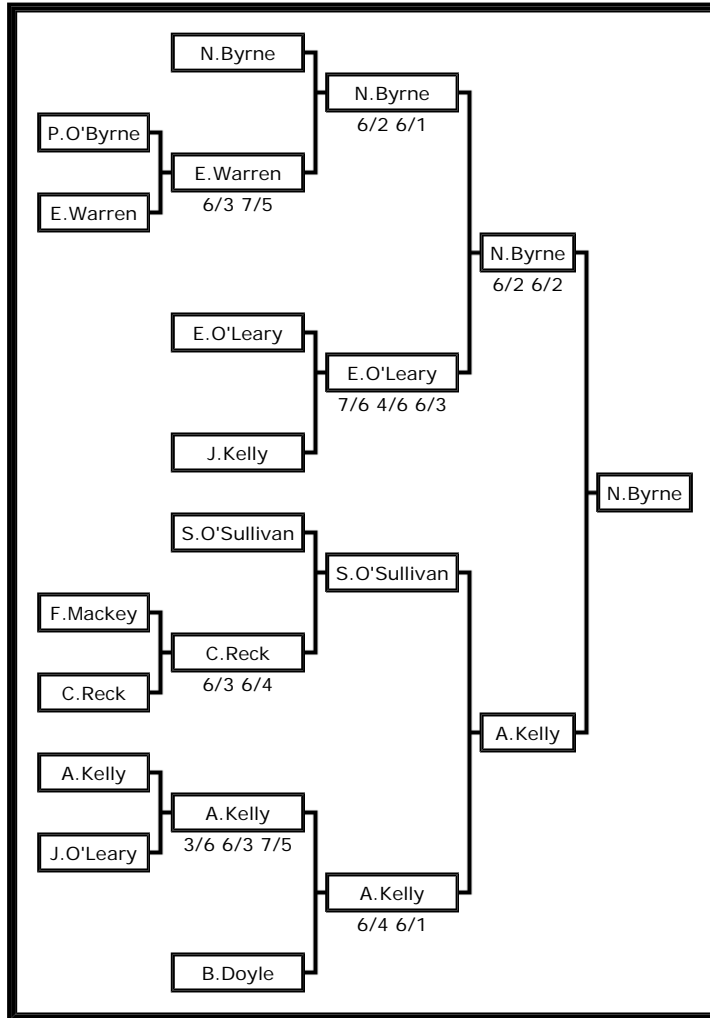

County Wexford Junior Open Championship

Event No.4 Boys U-18 Singles

Draw Selector:

Issued on Fri 27 Jul 2007 at 16:48

Automatically generated by
POP Tournament Software
VN: 1.3.8
SL: 2007

[Click here for other Draws](#)