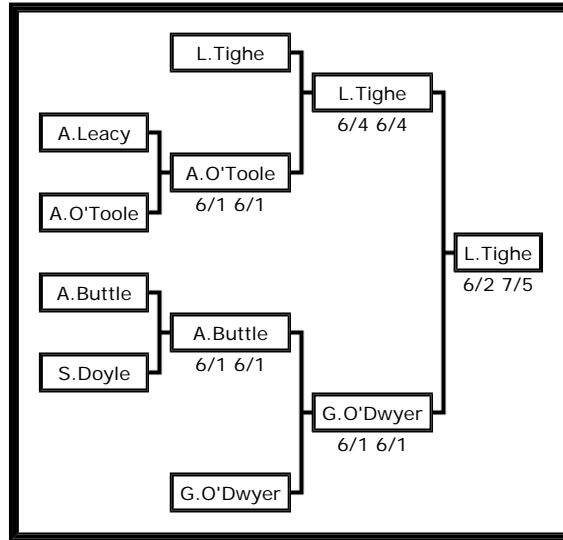

[Click here for other Draws](#)

County Wexford Junior Open Championship

Event No.3 Boys U-16 Singles

Draw Selector:

Issued on Fri 27 Jul 2007 at 16:48

Automatically generated by
POP Tournament Software
VN: 1.3.8
SL: 2007

[Click here for other Draws](#)

County Wexford Junior Open Championship

Event No.7 Girls U-16 Singles

Draw Selector:

Issued on Fri 27 Jul 2007 at 16:48

Automatically generated by
POP Tournament Software
VN: 1.3.8
SL: 2007