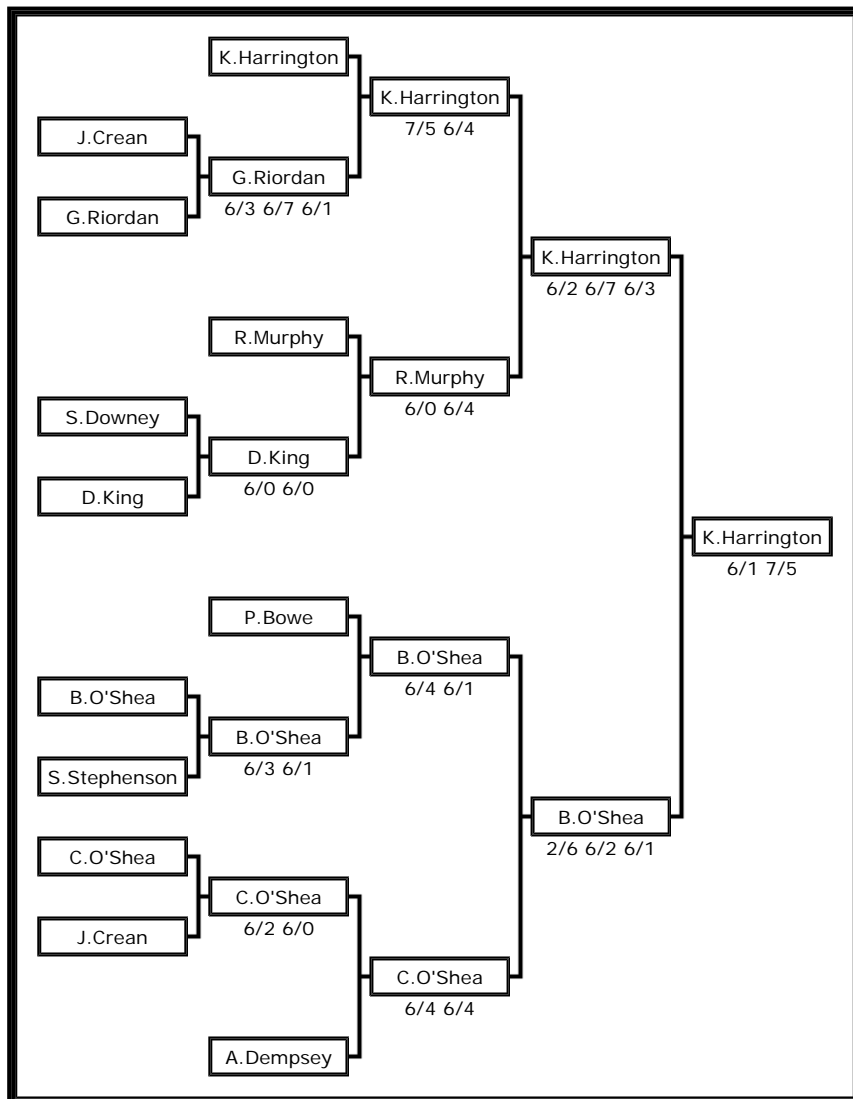

County Wexford Junior Open Championship

Event No.1 Boys U-12 Singles

Draw Selector:

Issued on Fri 27 Jul 2007 at 16:48

Automatically generated by
 POP Tournament Software
 VN: 1.3.8
 SL: 2007

[Click here for other Draws](#)