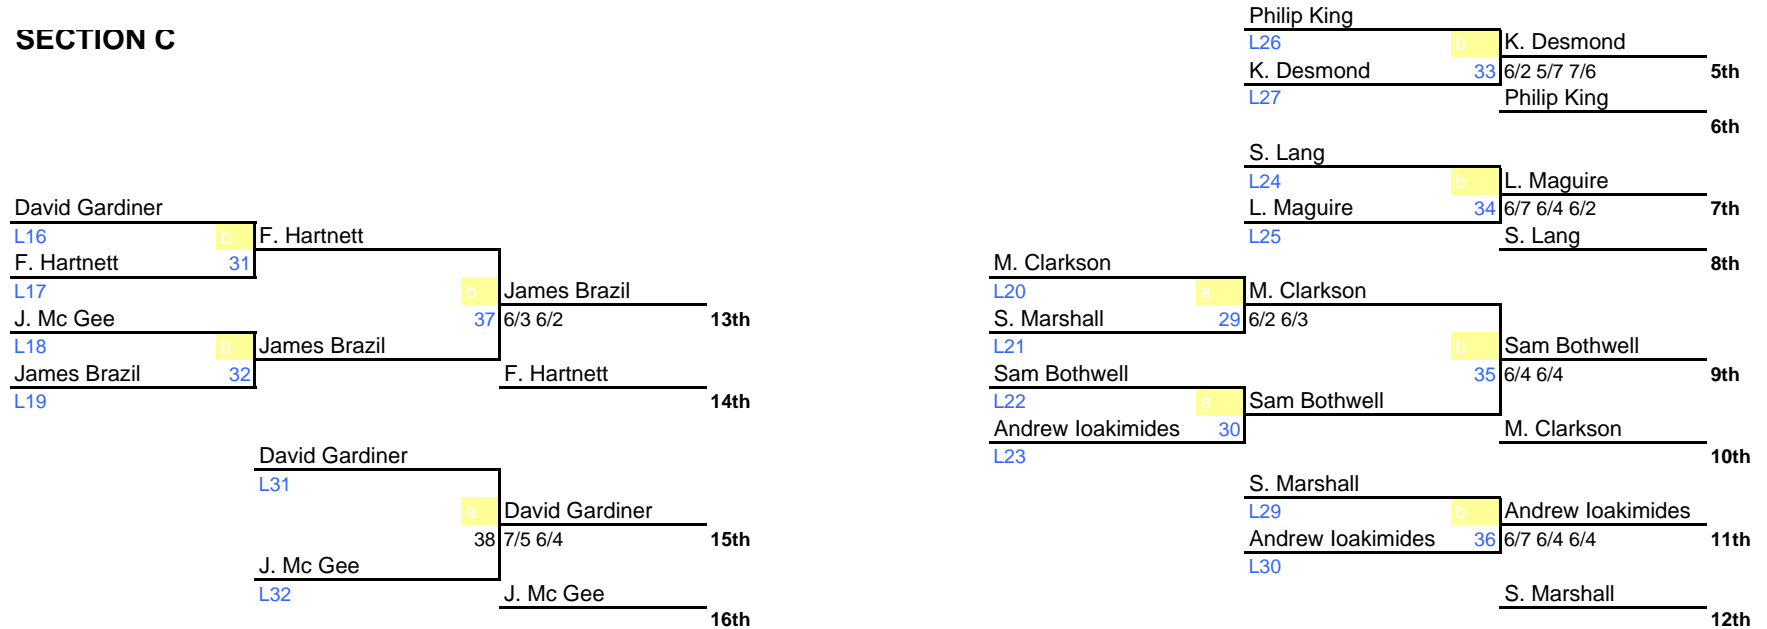

Round Robin Series for 9 Players

Event: U18 Boys National Matchplays

March 30th. - April 1st 2007

Referee: Rory Wilson

<u>Section 1</u>		Saturday April 1st.						
				Score		Game Difference	Matches Won	Initial Placings
Ciaran Fitzgerald	bt.	Justin Glancy		6-1 6-4		+ 19	2	1
Justin Glancy	bt.	Daniel O'Beirne		6-2 7-5		- 1	1	4
Ciaran Fitzgerald	bt.	Daniel O'Beirne		6-1 6-0		- 17	0	9
Brendan Mulligan	bt.	David Murray		7-5 6-3		+ 10	2	3
David Murray	bt.	Simon Clarke		6-3 4-6 7-5		- 2	1	5
Brendan Mulligan	bt.	Simon Clarke		6-3 6-4		- 8	0	8
Neil Stewart	bt.	John Clarke		6-0 6-1		+ 15	2	2
John Clarke	bt.	Martin Naughton		0-6 6-3 6-1		- 9	1	6
Neil Stewart	bt.	Martin Naughton		6-4 2-6 6-0		- 6	0	7
<u>Section 2</u>		Sunday April 2nd.						
				Score		Game Difference	Matches Won	Final Placings
Ciaran Fitzgerald	bt.	Brendan Mulligan		6-0 6-0			1	2nd.
Neil Stewart	bt.	Ciaran Fitzgerald		6-3 2-6 6-1			2	1st.
Neil Stewart	bt.	Brendan Mulligan		6-1 6-1			0	3rd.
Justin Glancy	bt.	John Clarke		6-4 6-0			1	5th.
David Murray	bt.	Justin Glancy		6-2 4-6 7-5			2	4th.
David Murray	bt.	John Clarke		6-4 6-2			0	6th.
Martin Naughton	bt.	Daniel O'Beirne		6-2 6-0			2	7th.
Martin Naughton	bt.	Simon Clarke		6-1 6-2			1	8th.
Simon Clarke	bt.	Daniel O'Beirne		7-6 6-3			0	9th.

SECTION B

MATCHPLAYS - EASTER 2007

NATIONALS:

U 14

GIRLS

MAIN DRAW

SECTION B

DATE: 1/04/2007

SECTION A

Seeds

SECTION B

SECTION C

DATE: 1/04/2007

SECTION A

Seeds

SECTION B