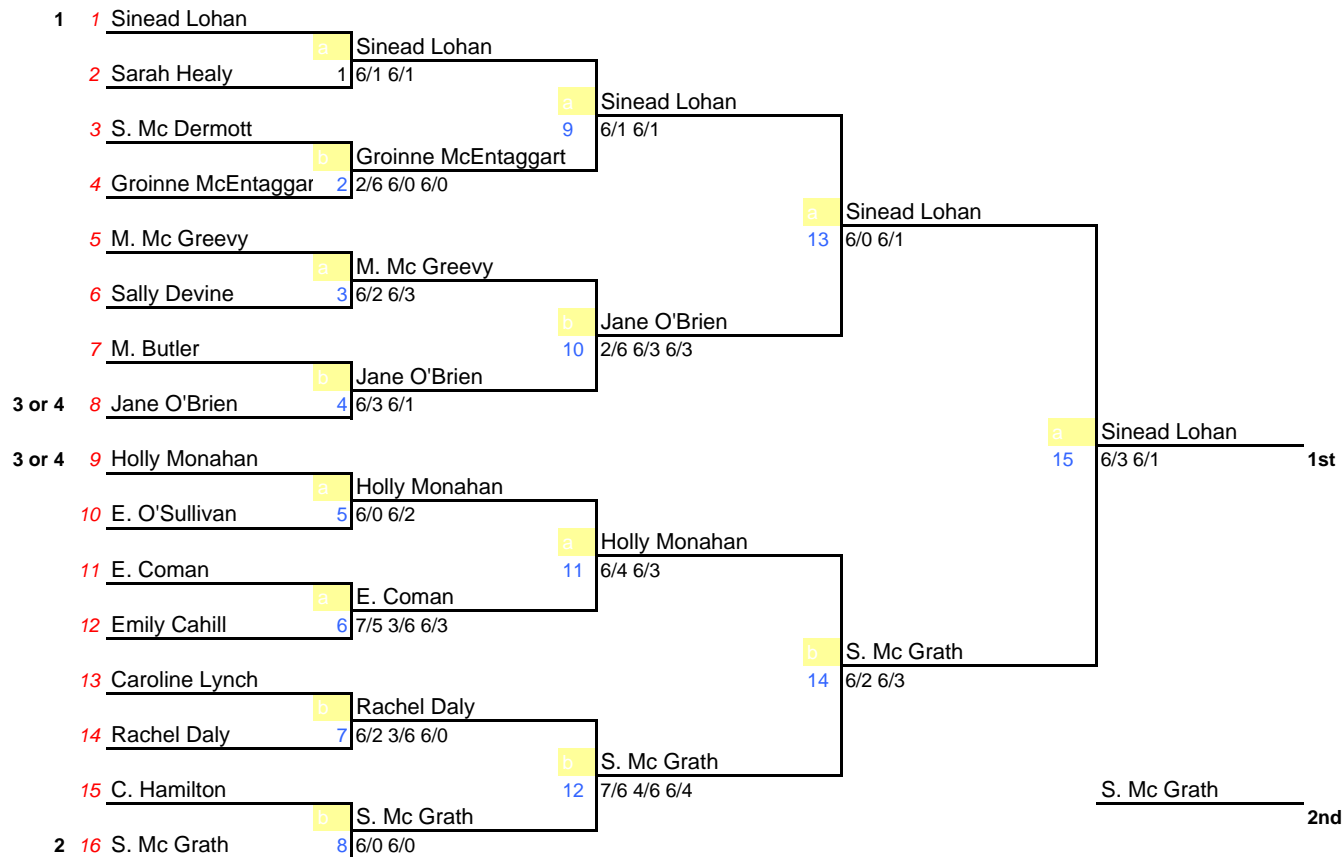

DATE: 1/04/2007

SECTION A

Seeds