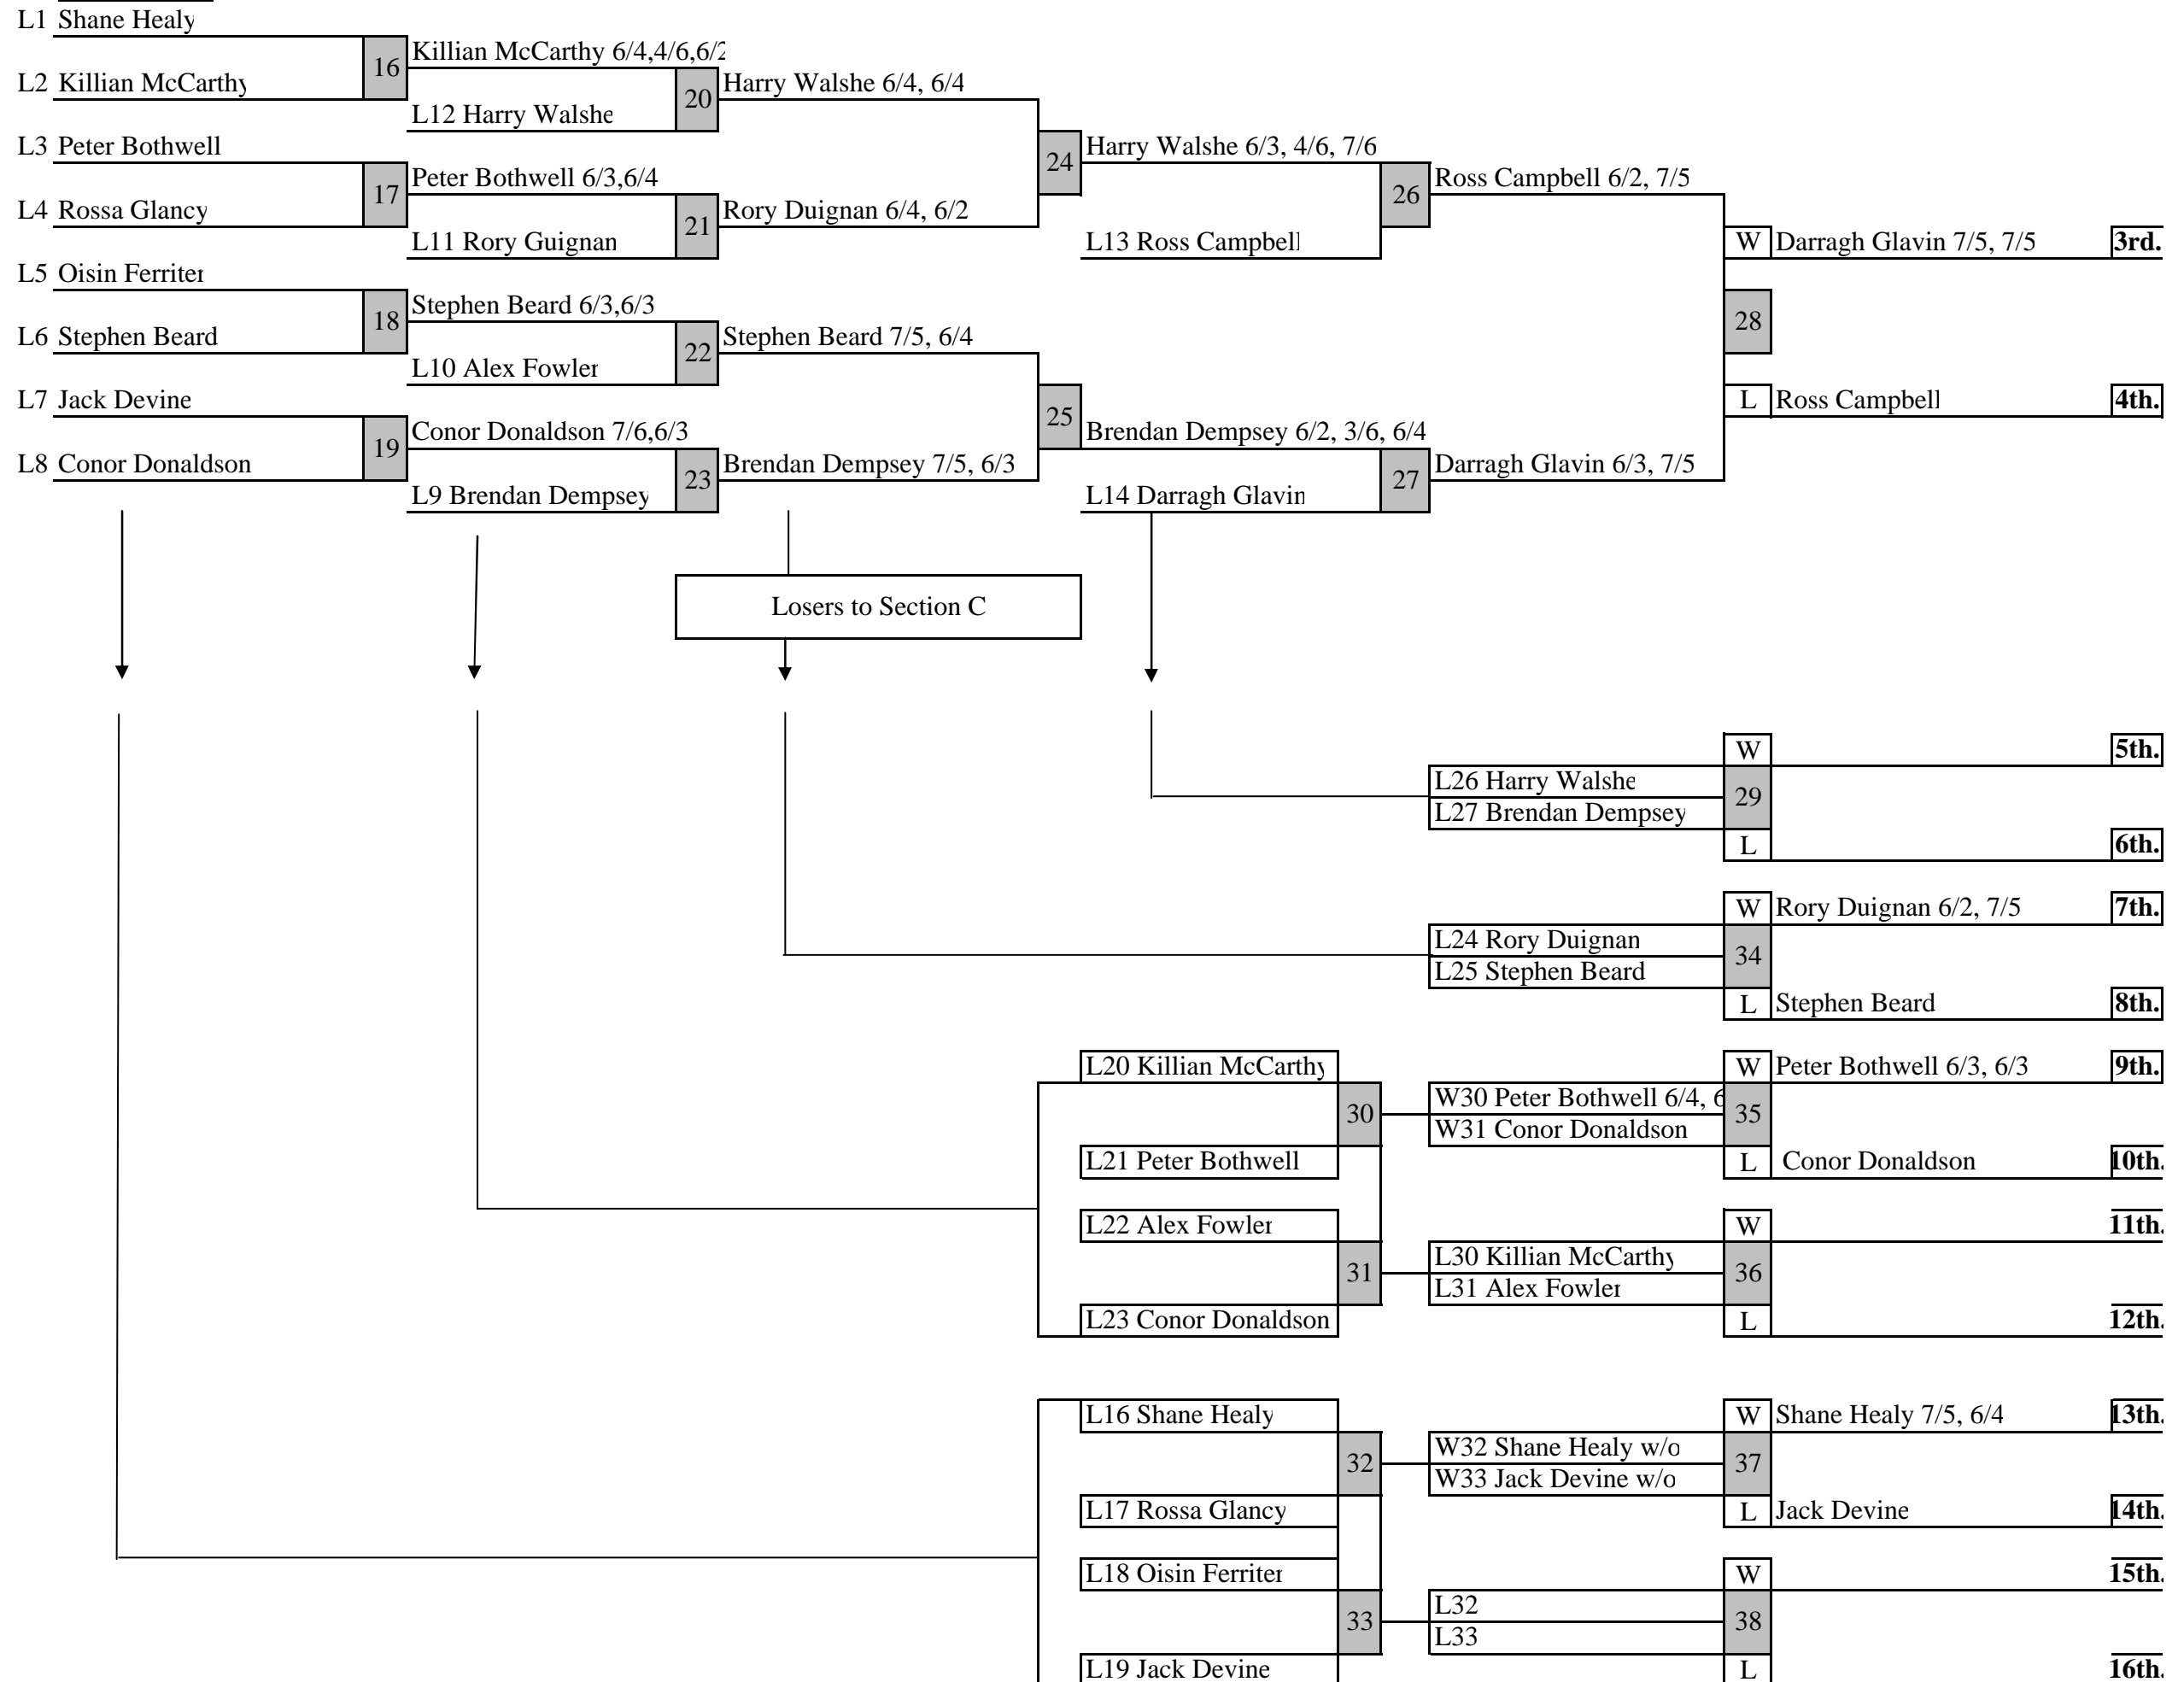

Round Robin Series for 9 Players

Event: U18 Boys National Matchplays

March 30th. - April 1st 2007

Referee: Rory Wilson

<u>Section 1</u>		Saturday April 1st.						
				Score		Game Difference	Matches Won	Initial Placings
Ciaran Fitzgerald	bt.	Justin Glancy		6-1 6-4		+ 19	2	1
Justin Glancy	bt.	Daniel O'Beirne		6-2 7-5		- 1	1	4
Ciaran Fitzgerald	bt.	Daniel O'Beirne		6-1 6-0		- 17	0	9
Brendan Mulligan	bt.	David Murray		7-5 6-3		+ 10	2	3
David Murray	bt.	Simon Clarke		6-3 4-6 7-5		- 2	1	5
Brendan Mulligan	bt.	Simon Clarke		6-3 6-4		- 8	0	8
Neil Stewart	bt.	John Clarke		6-0 6-1		+ 15	2	2
John Clarke	bt.	Martin Naughton		0-6 6-3 6-1		- 9	1	6
Neil Stewart	bt.	Martin Naughton		6-4 2-6 6-0		- 6	0	7
<u>Section 2</u>		Sunday April 2nd.						
				Score		Game Difference	Matches Won	Final Placings
Ciaran Fitzgerald	bt.	Brendan Mulligan		6-0 6-0			1	2nd.
Neil Stewart	bt.	Ciaran Fitzgerald		6-3 2-6 6-1			2	1st.
Neil Stewart	bt.	Brendan Mulligan		6-1 6-1			0	3rd.
Justin Glancy	bt.	John Clarke		6-4 6-0			1	5th.
David Murray	bt.	Justin Glancy		6-2 4-6 7-5			2	4th.
David Murray	bt.	John Clarke		6-4 6-2			0	6th.
Martin Naughton	bt.	Daniel O'Beirne		6-2 6-0			2	7th.
Martin Naughton	bt.	Simon Clarke		6-1 6-2			1	8th.
Simon Clarke	bt.	Daniel O'Beirne		7-6 6-3			0	9th.

SECTION B

MATCHPLAYS - EASTER 2007

NATIONALS:

U 14

GIRLS

MAIN DRAW

SECTION B

DATE: 1/04/2007