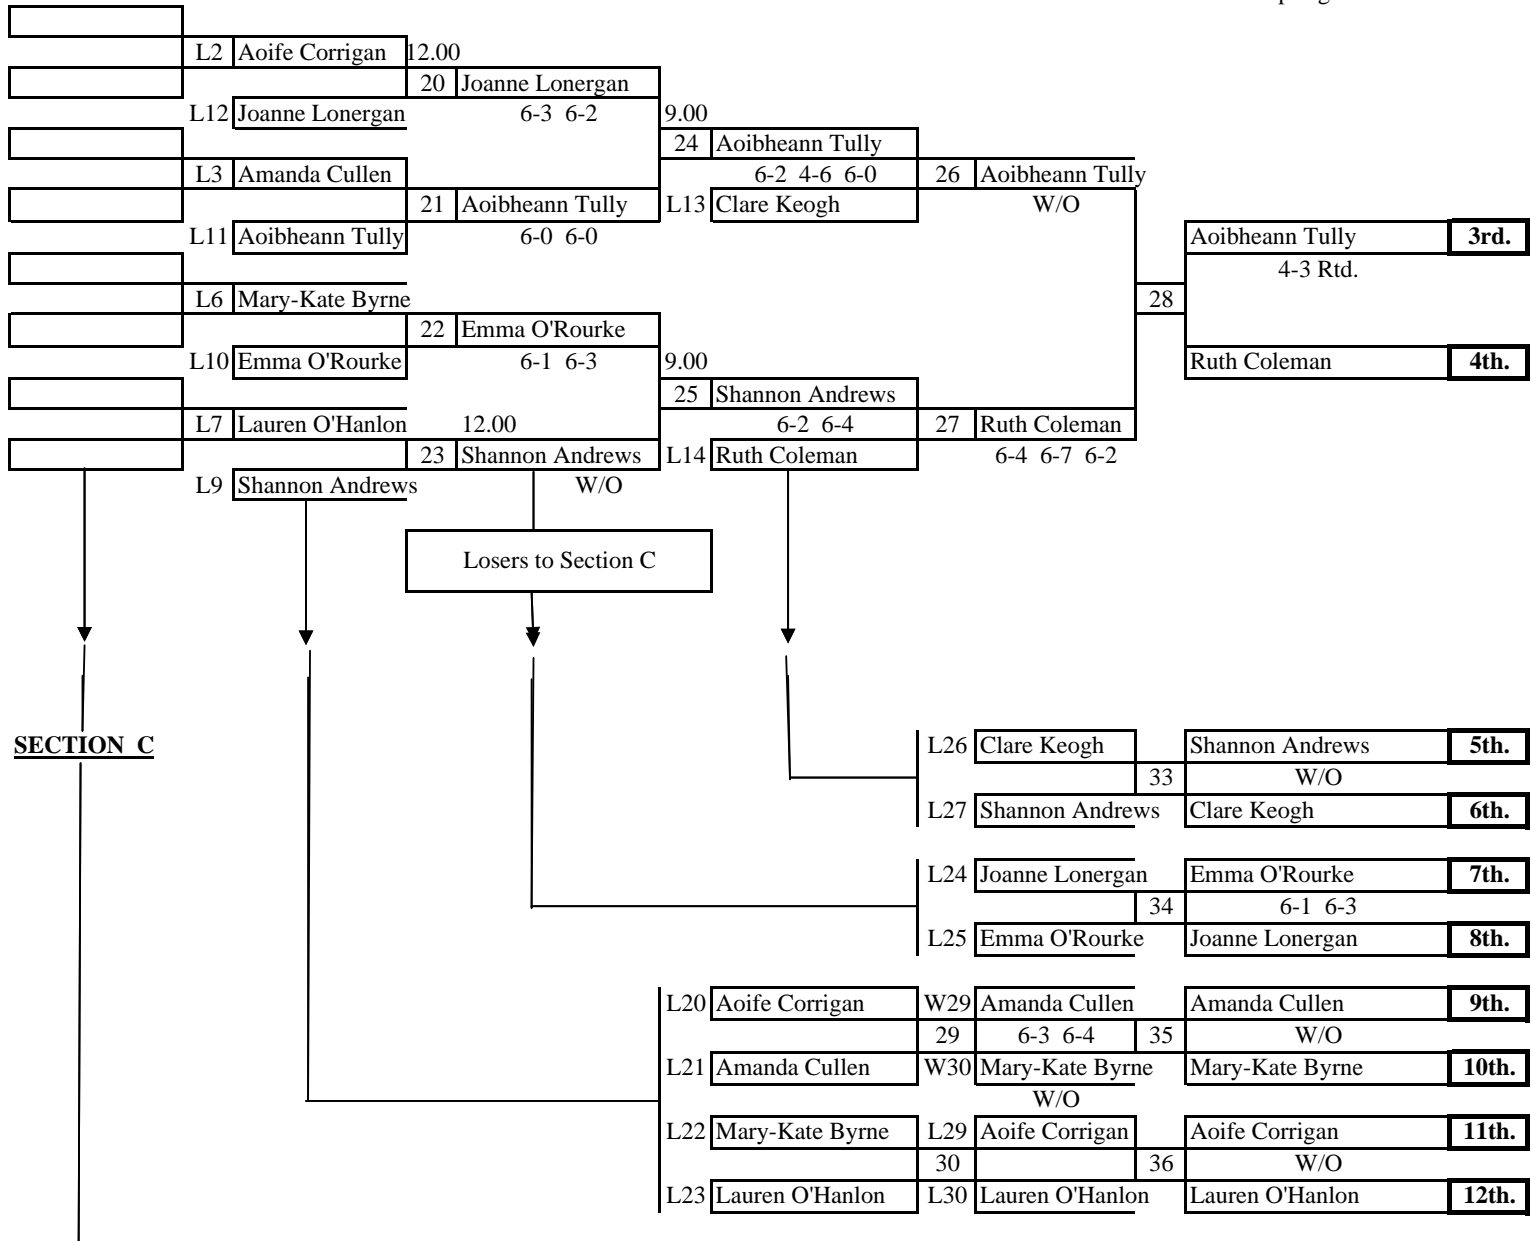

Round Robin Series for 9 Players

Event: U18 Boys National Matchplays

March 30th. - April 1st 2007

Referee: Rory Wilson

<u>Section 1</u>		Saturday April 1st.						
				Score		Game Difference	Matches Won	Initial Placings
Ciaran Fitzgerald	bt.	Justin Glancy		6-1 6-4		+ 19	2	1
Justin Glancy	bt.	Daniel O'Beirne		6-2 7-5		- 1	1	4
Ciaran Fitzgerald	bt.	Daniel O'Beirne		6-1 6-0		- 17	0	9
Brendan Mulligan	bt.	David Murray		7-5 6-3		+ 10	2	3
David Murray	bt.	Simon Clarke		6-3 4-6 7-5		- 2	1	5
Brendan Mulligan	bt.	Simon Clarke		6-3 6-4		- 8	0	8
Neil Stewart	bt.	John Clarke		6-0 6-1		+ 15	2	2
John Clarke	bt.	Martin Naughton		0-6 6-3 6-1		- 9	1	6
Neil Stewart	bt.	Martin Naughton		6-4 2-6 6-0		- 6	0	7
<u>Section 2</u>		Sunday April 2nd.						
				Score		Game Difference	Matches Won	Final Placings
Ciaran Fitzgerald	bt.	Brendan Mulligan		6-0 6-0			1	2nd.
Neil Stewart	bt.	Ciaran Fitzgerald		6-3 2-6 6-1			2	1st.
Neil Stewart	bt.	Brendan Mulligan		6-1 6-1			0	3rd.
Justin Glancy	bt.	John Clarke		6-4 6-0			1	5th.
David Murray	bt.	Justin Glancy		6-2 4-6 7-5			2	4th.
David Murray	bt.	John Clarke		6-4 6-2			0	6th.
Martin Naughton	bt.	Daniel O'Beirne		6-2 6-0			2	7th.
Martin Naughton	bt.	Simon Clarke		6-1 6-2			1	8th.
Simon Clarke	bt.	Daniel O'Beirne		7-6 6-3			0	9th.

SECTION B

National MP Girls Under 16 Spring 2007

SECTION C

Referee: Rory Wilson

MATCHPLAYS - EASTER 2007

NATIONALS:

U 14 BOYS

MAIN DRAW

SECTION B

MATCHPLAYS - EASTER 2007

NATIONALS:

U 14

GIRLS

MAIN DRAW

SECTION B

DATE: 1/04/2007