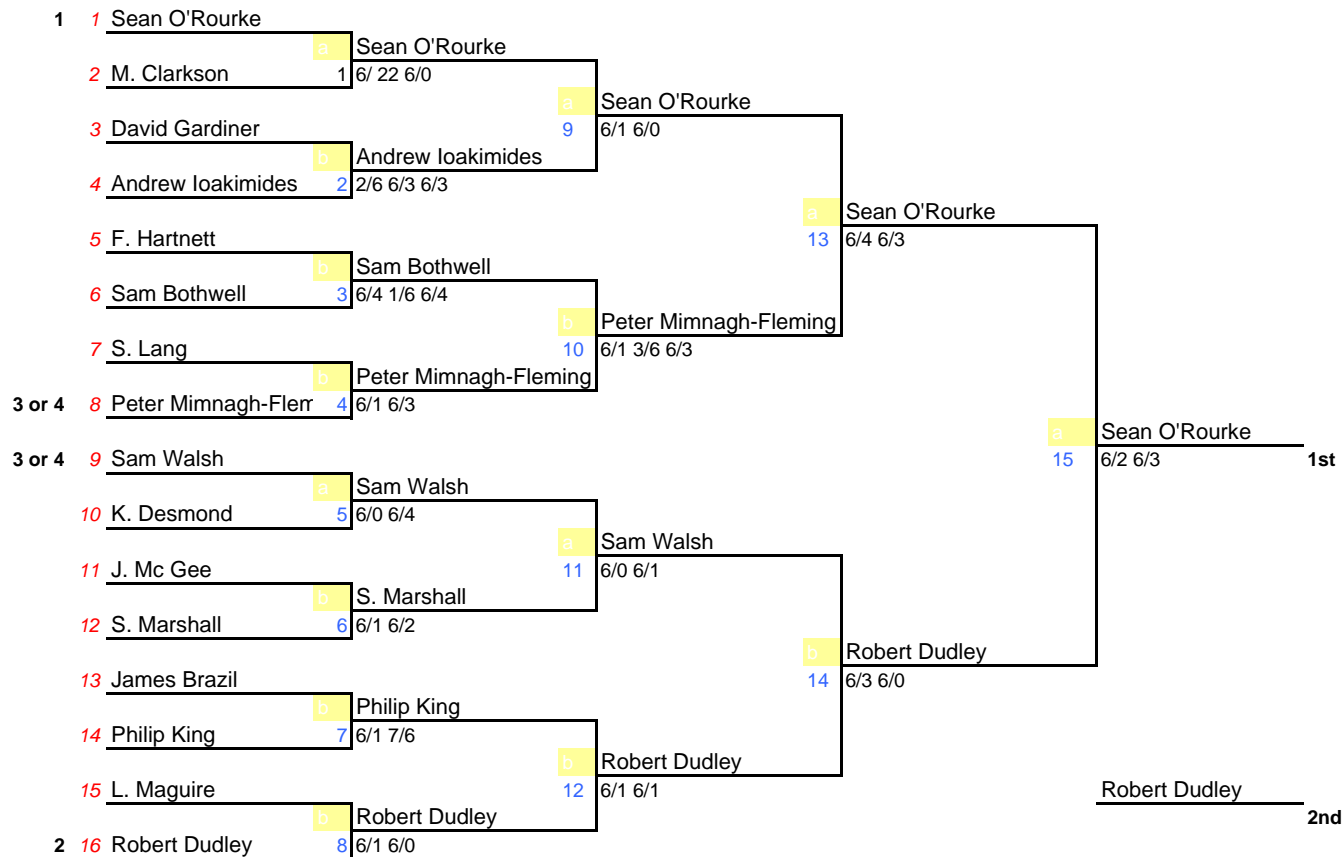

Round Robin Series for 9 Players

Event: U18 Boys National Matchplays

March 30th. - April 1st 2007

Referee: Rory Wilson

<u>Section 1</u>		Saturday April 1st.						
				Score		Game Difference	Matches Won	Initial Placings
Ciaran Fitzgerald	bt.	Justin Glancy		6-1 6-4		+ 19	2	1
Justin Glancy	bt.	Daniel O'Beirne		6-2 7-5		- 1	1	4
Ciaran Fitzgerald	bt.	Daniel O'Beirne		6-1 6-0		- 17	0	9
Brendan Mulligan	bt.	David Murray		7-5 6-3		+ 10	2	3
David Murray	bt.	Simon Clarke		6-3 4-6 7-5		- 2	1	5
Brendan Mulligan	bt.	Simon Clarke		6-3 6-4		- 8	0	8
Neil Stewart	bt.	John Clarke		6-0 6-1		+ 15	2	2
John Clarke	bt.	Martin Naughton		0-6 6-3 6-1		- 9	1	6
Neil Stewart	bt.	Martin Naughton		6-4 2-6 6-0		- 6	0	7
<u>Section 2</u>		Sunday April 2nd.						
				Score		Game Difference	Matches Won	Final Placings
Ciaran Fitzgerald	bt.	Brendan Mulligan		6-0 6-0			1	2nd.
Neil Stewart	bt.	Ciaran Fitzgerald		6-3 2-6 6-1			2	1st.
Neil Stewart	bt.	Brendan Mulligan		6-1 6-1			0	3rd.
Justin Glancy	bt.	John Clarke		6-4 6-0			1	5th.
David Murray	bt.	Justin Glancy		6-2 4-6 7-5			2	4th.
David Murray	bt.	John Clarke		6-4 6-2			0	6th.
Martin Naughton	bt.	Daniel O'Beirne		6-2 6-0			2	7th.
Martin Naughton	bt.	Simon Clarke		6-1 6-2			1	8th.
Simon Clarke	bt.	Daniel O'Beirne		7-6 6-3			0	9th.

SECTION B

MATCHPLAYS - EASTER 2007

NATIONALS:

U 14

GIRLS

MAIN DRAW

SECTION B

DATE: 1/04/2007

SECTION A

Seeds

SECTION B

SECTION C

DATE: 1/04/2007

SECTION A

Seeds

SECTION B