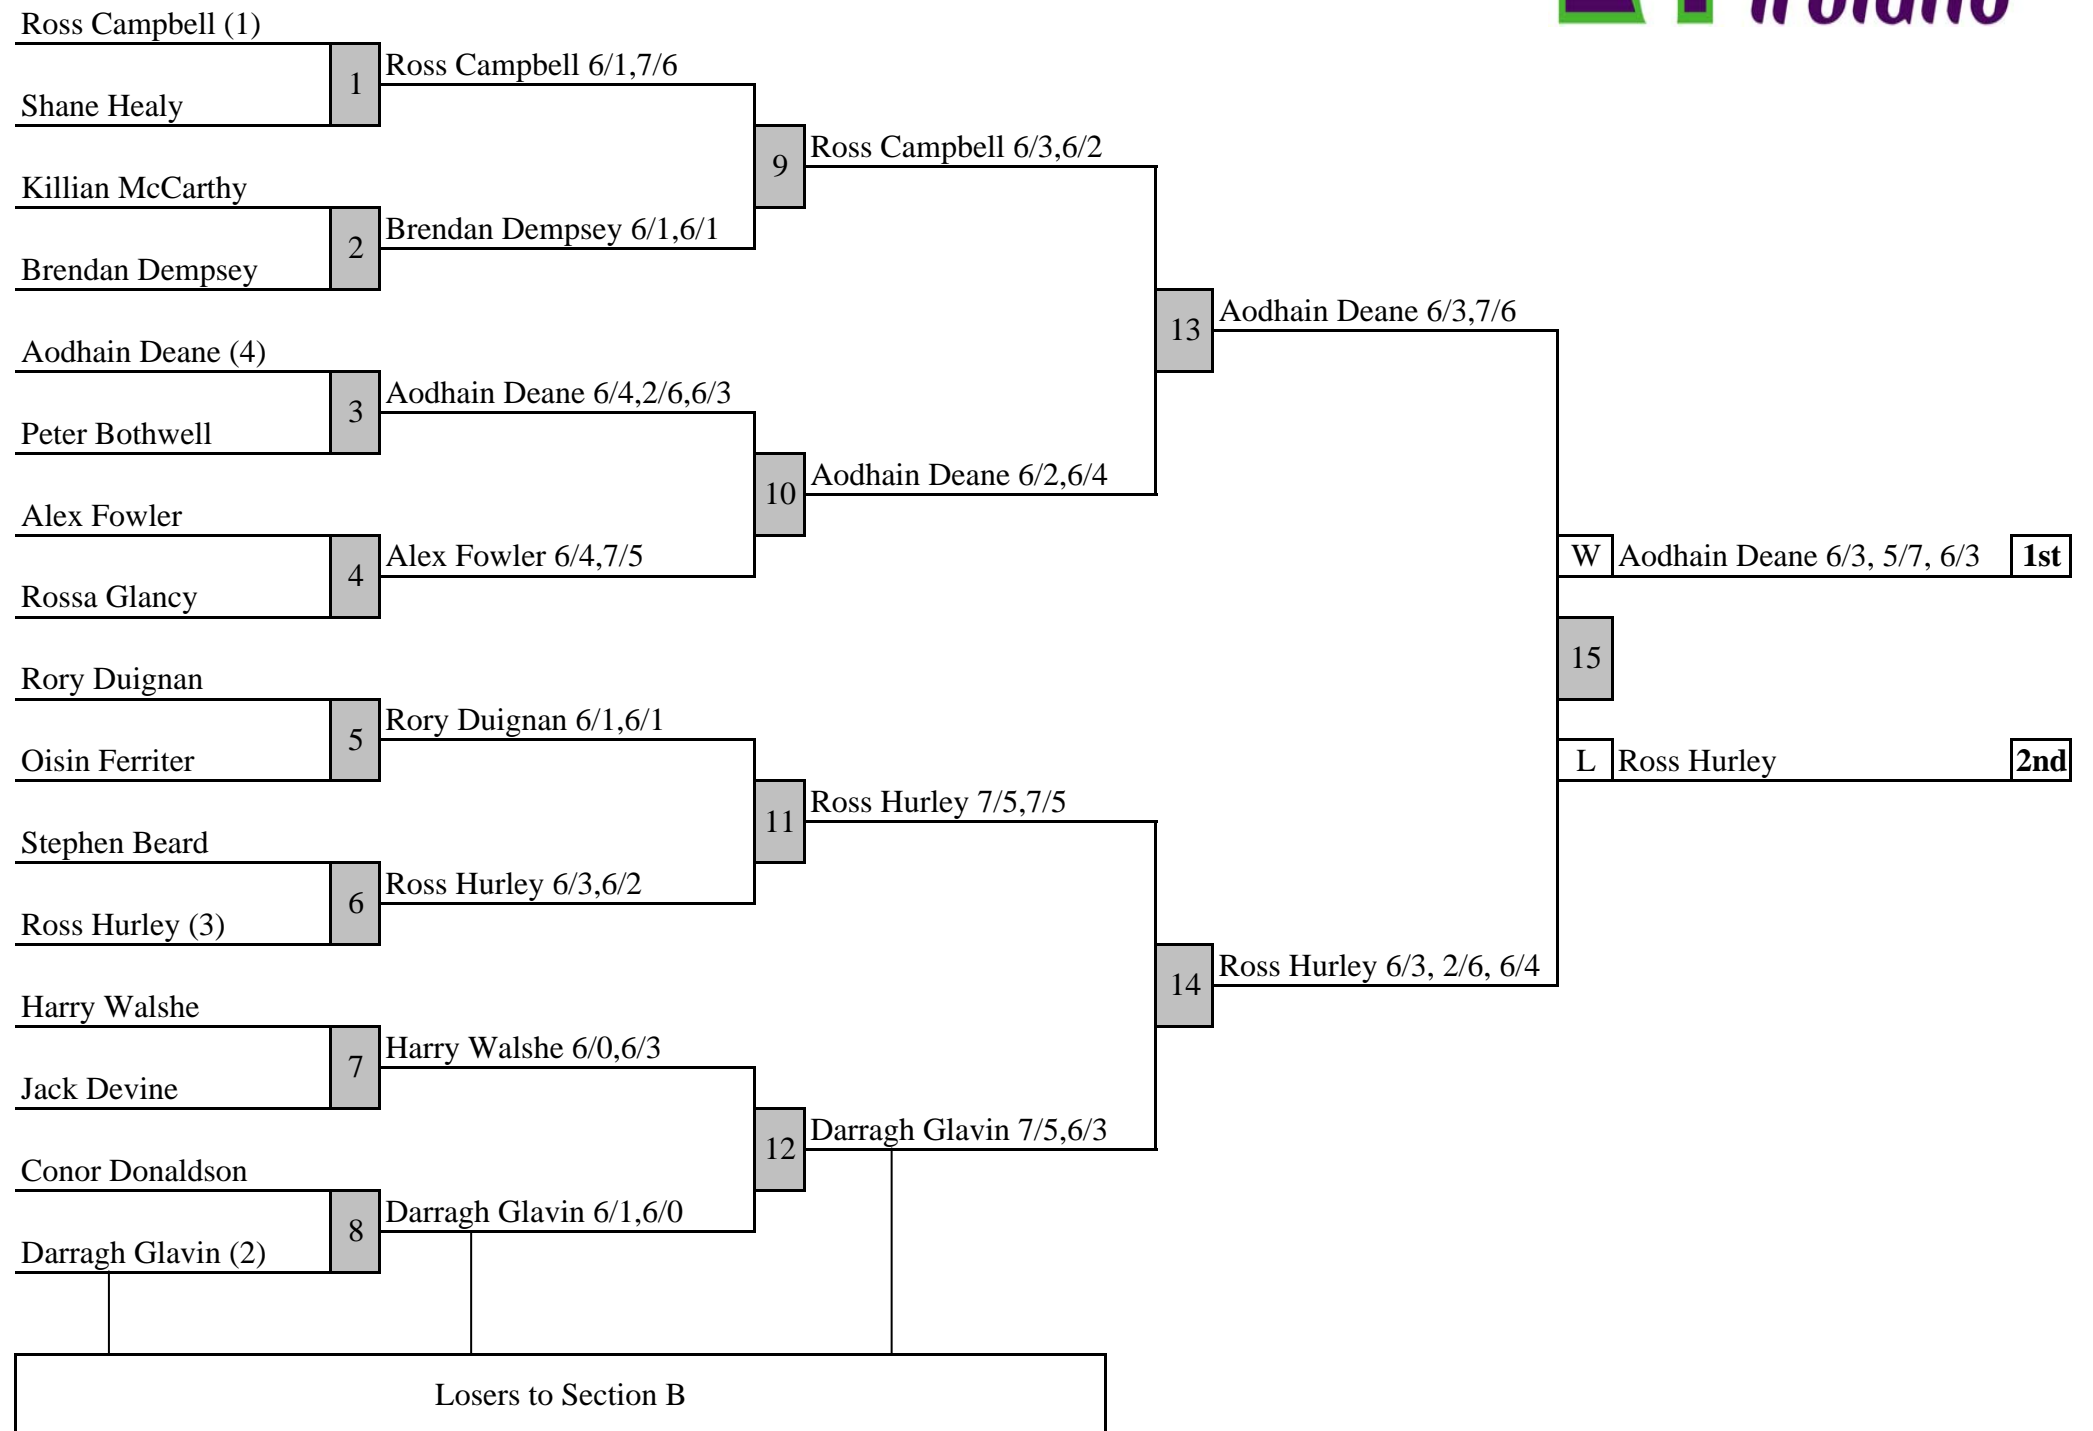

Round Robin Series for 9 Players

Event: U18 Boys National Matchplays

March 30th. - April 1st 2007

Referee: Rory Wilson

<u>Section 1</u>		Saturday April 1st.						
				Score		Game Difference	Matches Won	Initial Placings
Ciaran Fitzgerald	bt.	Justin Glancy		6-1 6-4		+ 19	2	1
Justin Glancy	bt.	Daniel O'Beirne		6-2 7-5		- 1	1	4
Ciaran Fitzgerald	bt.	Daniel O'Beirne		6-1 6-0		- 17	0	9
Brendan Mulligan	bt.	David Murray		7-5 6-3		+ 10	2	3
David Murray	bt.	Simon Clarke		6-3 4-6 7-5		- 2	1	5
Brendan Mulligan	bt.	Simon Clarke		6-3 6-4		- 8	0	8
Neil Stewart	bt.	John Clarke		6-0 6-1		+ 15	2	2
John Clarke	bt.	Martin Naughton		0-6 6-3 6-1		- 9	1	6
Neil Stewart	bt.	Martin Naughton		6-4 2-6 6-0		- 6	0	7
<u>Section 2</u>		Sunday April 2nd.						
				Score		Game Difference	Matches Won	Final Placings
Ciaran Fitzgerald	bt.	Brendan Mulligan		6-0 6-0			1	2nd.
Neil Stewart	bt.	Ciaran Fitzgerald		6-3 2-6 6-1			2	1st.
Neil Stewart	bt.	Brendan Mulligan		6-1 6-1			0	3rd.
Justin Glancy	bt.	John Clarke		6-4 6-0			1	5th.
David Murray	bt.	Justin Glancy		6-2 4-6 7-5			2	4th.
David Murray	bt.	John Clarke		6-4 6-2			0	6th.
Martin Naughton	bt.	Daniel O'Beirne		6-2 6-0			2	7th.
Martin Naughton	bt.	Simon Clarke		6-1 6-2			1	8th.
Simon Clarke	bt.	Daniel O'Beirne		7-6 6-3			0	9th.

SECTION B

MATCHPLAYS - EASTER 2007

NATIONALS:

U 14

GIRLS

MAIN DRAW

SECTION B

DATE: 1/04/2007