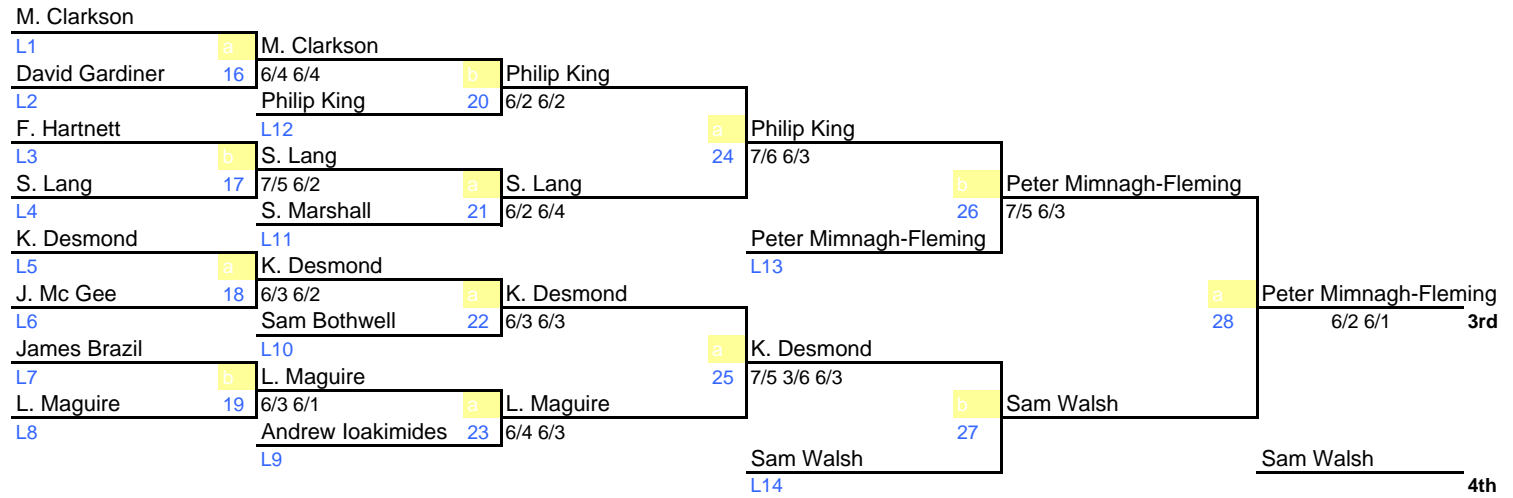

Round Robin Series for 9 Players

Event: U18 Boys National Matchplays

March 30th. - April 1st 2007

Referee: Rory Wilson

<u>Section 1</u>		Saturday April 1st.						
				Score		Game Difference	Matches Won	Initial Placings
Ciaran Fitzgerald	bt.	Justin Glancy		6-1 6-4		+ 19	2	1
Justin Glancy	bt.	Daniel O'Beirne		6-2 7-5		- 1	1	4
Ciaran Fitzgerald	bt.	Daniel O'Beirne		6-1 6-0		- 17	0	9
Brendan Mulligan	bt.	David Murray		7-5 6-3		+ 10	2	3
David Murray	bt.	Simon Clarke		6-3 4-6 7-5		- 2	1	5
Brendan Mulligan	bt.	Simon Clarke		6-3 6-4		- 8	0	8
Neil Stewart	bt.	John Clarke		6-0 6-1		+ 15	2	2
John Clarke	bt.	Martin Naughton		0-6 6-3 6-1		- 9	1	6
Neil Stewart	bt.	Martin Naughton		6-4 2-6 6-0		- 6	0	7
<u>Section 2</u>		Sunday April 2nd.						
				Score		Game Difference	Matches Won	Final Placings
Ciaran Fitzgerald	bt.	Brendan Mulligan		6-0 6-0			1	2nd.
Neil Stewart	bt.	Ciaran Fitzgerald		6-3 2-6 6-1			2	1st.
Neil Stewart	bt.	Brendan Mulligan		6-1 6-1			0	3rd.
Justin Glancy	bt.	John Clarke		6-4 6-0			1	5th.
David Murray	bt.	Justin Glancy		6-2 4-6 7-5			2	4th.
David Murray	bt.	John Clarke		6-4 6-2			0	6th.
Martin Naughton	bt.	Daniel O'Beirne		6-2 6-0			2	7th.
Martin Naughton	bt.	Simon Clarke		6-1 6-2			1	8th.
Simon Clarke	bt.	Daniel O'Beirne		7-6 6-3			0	9th.

SECTION B

MATCHPLAYS - EASTER 2007

NATIONALS:

U 14

GIRLS

MAIN DRAW

SECTION B

DATE: 1/04/2007

SECTION A

Seeds

SECTION B

SECTION C

DATE: 1/04/2007

SECTION A

Seeds

SECTION B