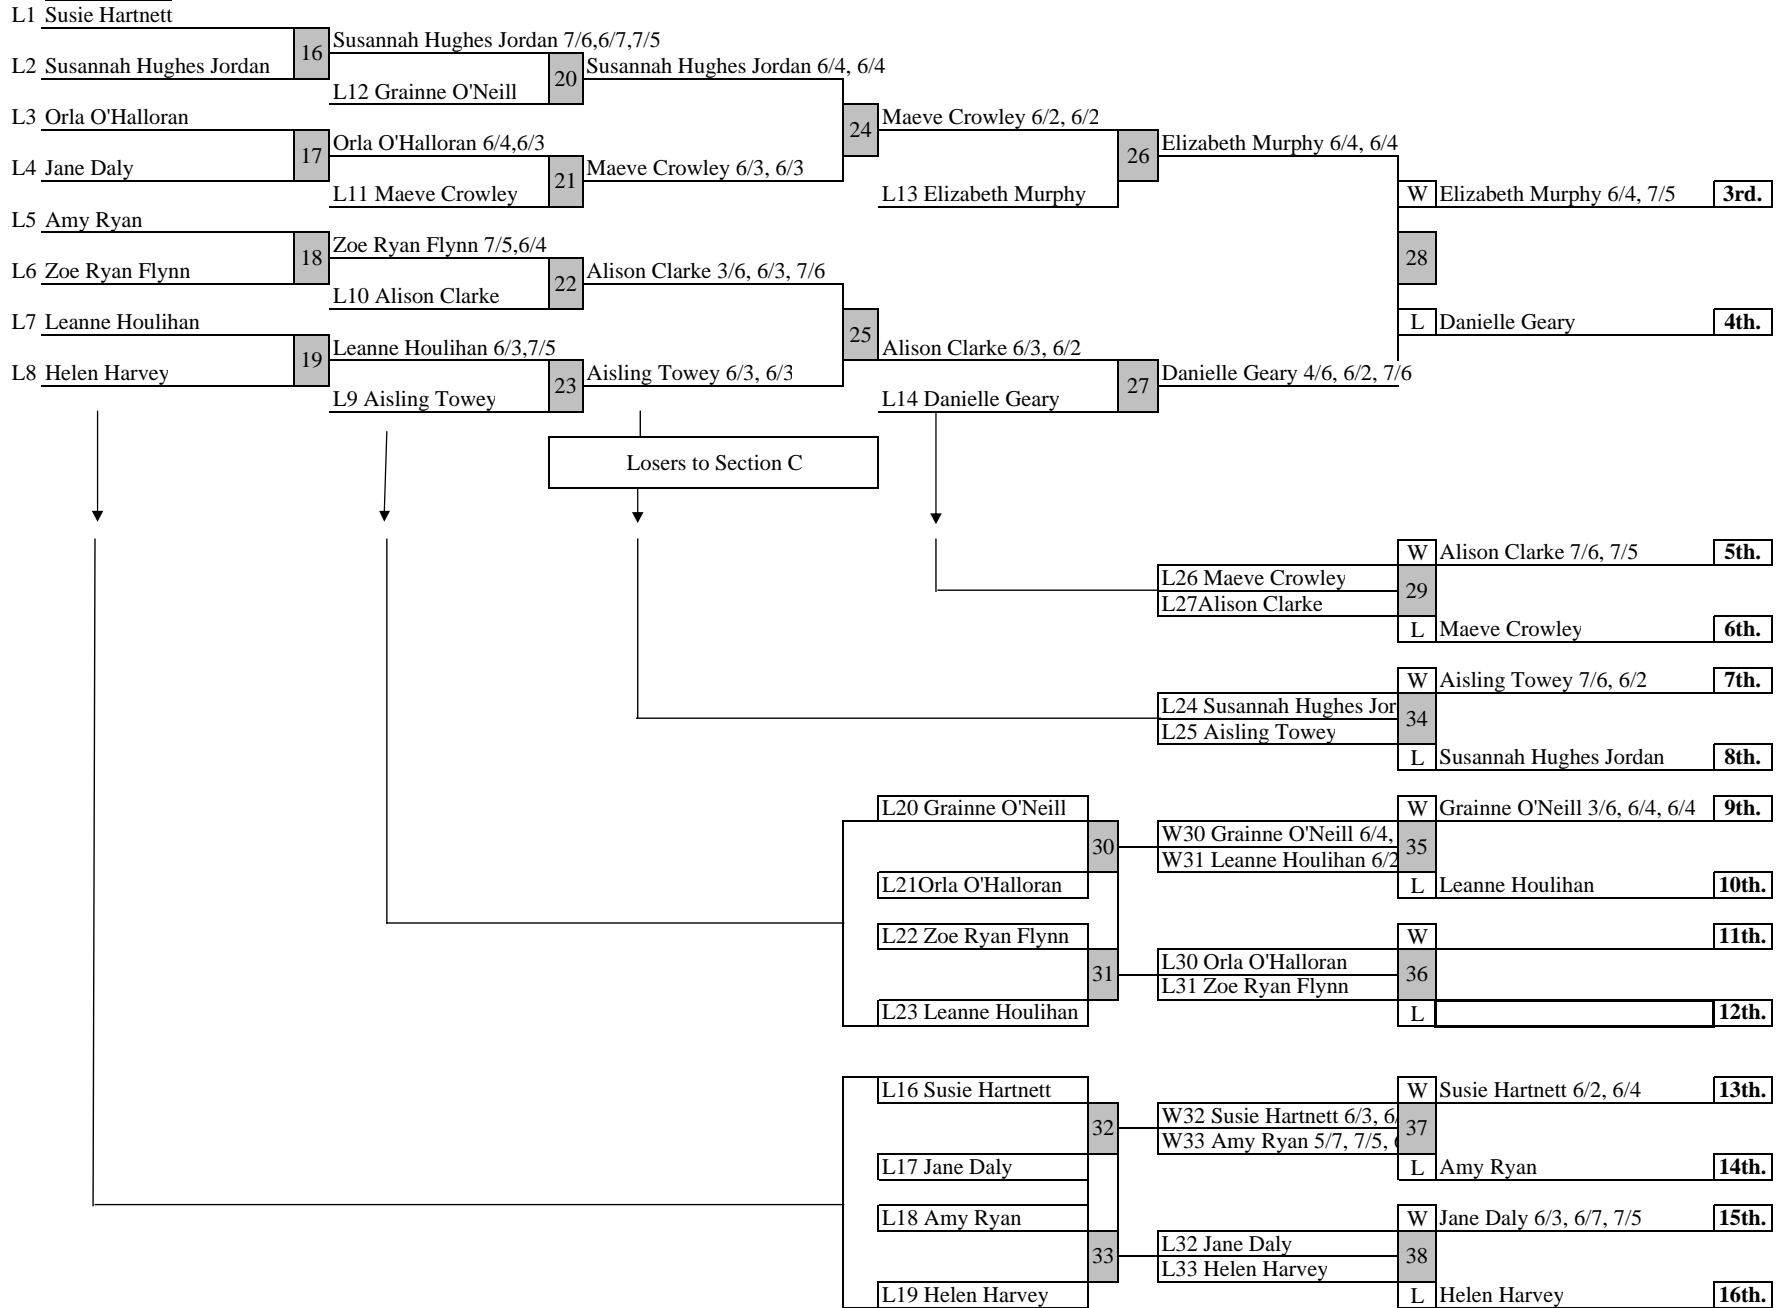

Round Robin Series for 9 Players

Event: U18 Boys National Matchplays

March 30th. - April 1st 2007

Referee: Rory Wilson

<u>Section 1</u>		Saturday April 1st.						
				Score		Game Difference	Matches Won	Initial Placings
Ciaran Fitzgerald	bt.	Justin Glancy		6-1 6-4		+ 19	2	1
Justin Glancy	bt.	Daniel O'Beirne		6-2 7-5		- 1	1	4
Ciaran Fitzgerald	bt.	Daniel O'Beirne		6-1 6-0		- 17	0	9
Brendan Mulligan	bt.	David Murray		7-5 6-3		+ 10	2	3
David Murray	bt.	Simon Clarke		6-3 4-6 7-5		- 2	1	5
Brendan Mulligan	bt.	Simon Clarke		6-3 6-4		- 8	0	8
Neil Stewart	bt.	John Clarke		6-0 6-1		+ 15	2	2
John Clarke	bt.	Martin Naughton		0-6 6-3 6-1		- 9	1	6
Neil Stewart	bt.	Martin Naughton		6-4 2-6 6-0		- 6	0	7
<u>Section 2</u>		Sunday April 2nd.						
				Score		Game Difference	Matches Won	Final Placings
Ciaran Fitzgerald	bt.	Brendan Mulligan		6-0 6-0			1	2nd.
Neil Stewart	bt.	Ciaran Fitzgerald		6-3 2-6 6-1			2	1st.
Neil Stewart	bt.	Brendan Mulligan		6-1 6-1			0	3rd.
Justin Glancy	bt.	John Clarke		6-4 6-0			1	5th.
David Murray	bt.	Justin Glancy		6-2 4-6 7-5			2	4th.
David Murray	bt.	John Clarke		6-4 6-2			0	6th.
Martin Naughton	bt.	Daniel O'Beirne		6-2 6-0			2	7th.
Martin Naughton	bt.	Simon Clarke		6-1 6-2			1	8th.
Simon Clarke	bt.	Daniel O'Beirne		7-6 6-3			0	9th.

SECTION B

MATCHPLAYS - EASTER 2007

NATIONALS:

U 14

GIRLS

MAIN DRAW

SECTION B

DATE: 1/04/2007

SECTION A

Seeds

SECTION B

SECTION C

DATE: 1/04/2007

SECTION A

Seeds

SECTION B