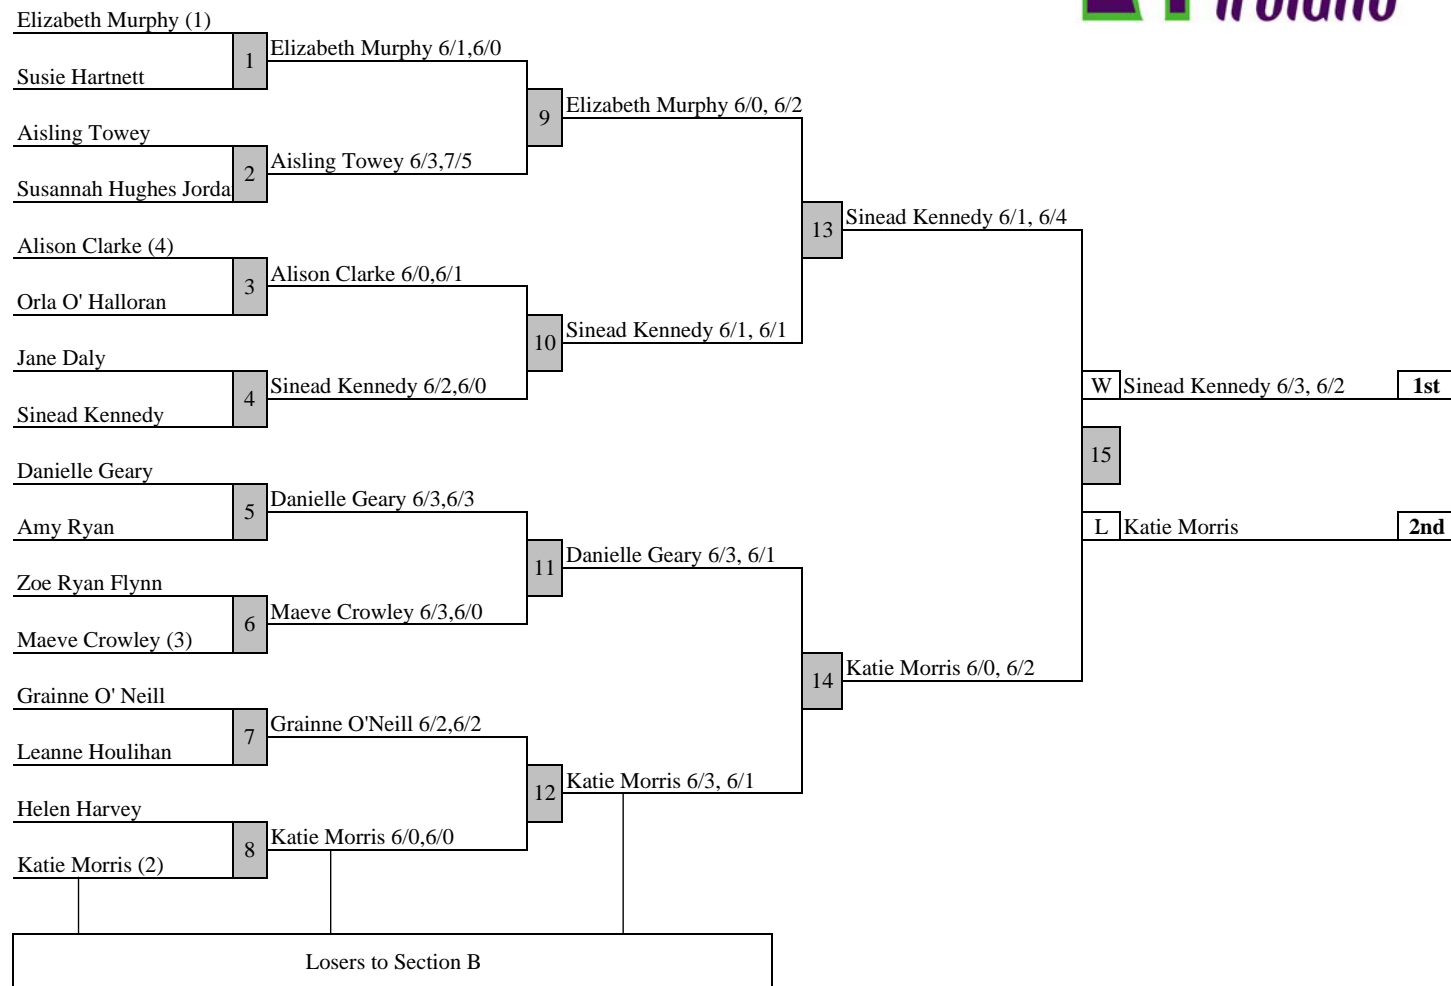

Round Robin Series for 9 Players

Event: U18 Boys National Matchplays

March 30th. - April 1st 2007

Referee: Rory Wilson

<u>Section 1</u>		Saturday April 1st.						
				Score		Game Difference	Matches Won	Initial Placings
Ciaran Fitzgerald	bt.	Justin Glancy		6-1 6-4		+ 19	2	1
Justin Glancy	bt.	Daniel O'Beirne		6-2 7-5		- 1	1	4
Ciaran Fitzgerald	bt.	Daniel O'Beirne		6-1 6-0		- 17	0	9
Brendan Mulligan	bt.	David Murray		7-5 6-3		+ 10	2	3
David Murray	bt.	Simon Clarke		6-3 4-6 7-5		- 2	1	5
Brendan Mulligan	bt.	Simon Clarke		6-3 6-4		- 8	0	8
Neil Stewart	bt.	John Clarke		6-0 6-1		+ 15	2	2
John Clarke	bt.	Martin Naughton		0-6 6-3 6-1		- 9	1	6
Neil Stewart	bt.	Martin Naughton		6-4 2-6 6-0		- 6	0	7
<u>Section 2</u>		Sunday April 2nd.						
				Score		Game Difference	Matches Won	Final Placings
Ciaran Fitzgerald	bt.	Brendan Mulligan		6-0 6-0			1	2nd.
Neil Stewart	bt.	Ciaran Fitzgerald		6-3 2-6 6-1			2	1st.
Neil Stewart	bt.	Brendan Mulligan		6-1 6-1			0	3rd.
Justin Glancy	bt.	John Clarke		6-4 6-0			1	5th.
David Murray	bt.	Justin Glancy		6-2 4-6 7-5			2	4th.
David Murray	bt.	John Clarke		6-4 6-2			0	6th.
Martin Naughton	bt.	Daniel O'Beirne		6-2 6-0			2	7th.
Martin Naughton	bt.	Simon Clarke		6-1 6-2			1	8th.
Simon Clarke	bt.	Daniel O'Beirne		7-6 6-3			0	9th.

SECTION B

MATCHPLAYS - EASTER 2007

NATIONALS:

U 14

GIRLS

MAIN DRAW

SECTION B

DATE: 1/04/2007